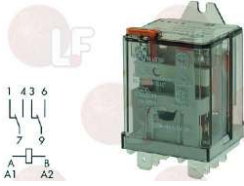

Relays

3351021 RELAY 62.82 16A 230V 50/60Hz
2 switching contacts

CUPPONE ME0000345

CUPPONE 91310165

Rotary switches

3057119 SELECTOR SWITCH 0-2 POSITIONS
contact capacity 32A 690V - max 75°C
square pin 5x5 mm
for Pizza oven (CUPPONE)