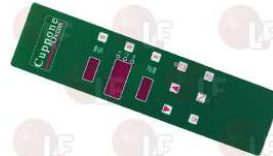

CUPPONE ME0000401

CUPPONE 91310215

Rating-plates

3390117 ADHESIVE ELECTRONIC PLATE 80x180 mm
 for Pizza oven electric (CUPPONE) TECHNO/30
 TECHNO/35VIP

CUPPONE ADN00050

CUPPONE 91611040

3390126 GREEN ELECTRONIC PLATE 423x105 mm
 for Pizza oven (CUPPONE) - Series EVOLUTION
 Series MAX