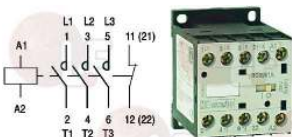

CUPPONE ME0000592

CUPPONE 91310155

Door glasses for oven and accessories

3520051 OVEN DOOR GLASS 320x100x5 mm
for Pizza oven electric (CUPPONE) BASE520
BASE620 - BASE720.4 - BASE720.6 - MICRO