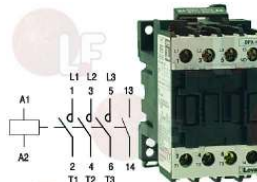

CUPPONE ME0000354

CUPPONE ME0000595

CUPPONE 91310136

3446557 CONTACTOR LOVATO BG0901A
coil 9A 230V 50/60Hz 4Kw
3 normally open contacts
1 normally closed auxiliary contact