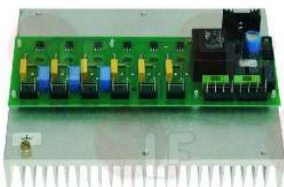

CUPPONE ME0000482

CUPPONE 91310255

CUPPONE 91310256

3390122 ELECTRONIC POWER CIRCUIT BOARD 200x180 m
 for Pizza oven electric (CUPPONE) VIP12 - VIP9

CUPPONE ME0000486

CUPPONE 60022

CUPPONE 91310301

3390124 ELECTRONIC POWER CIRCUIT BOARD 250x200 m
 for Pizza oven (CUPPONE) - Series EVOLUTION
 Series MAXDIGITALE - Series RAFFAELLO