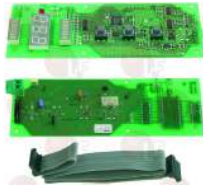

CUPPONE ME0000480

CUPPONE 60020

CUPPONE 91310250

3390121 ELECTRON.POWER CIRCUIT BOARD 260x112 mm
for Pizza oven electric (CUPPONE) VIP4 - VIP6