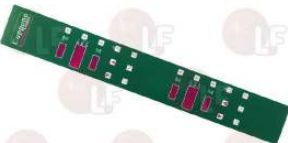

CUPPONE ADN00151

CUPPONE 91611090