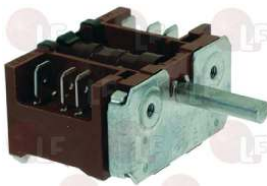

CUPPONE 91310095

Sparking and detection plugs

3020247 IONIZER ROUND SPARKING PLUG $\varnothing$ 9x40 mm
with cable length 1300 mm
overall length with cable 1450 mm
for Pizza oven electric (CUPPONE) MAX
for Pizza oven gas (CUPPONE) G9/33S